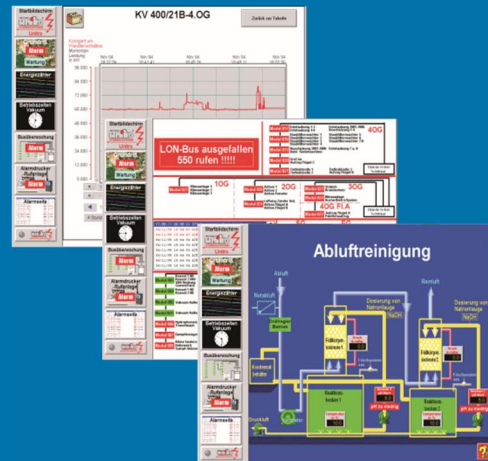

### (1) Flowchief

from Windows 7 pro, Server 2008R2  
(32 and 64 Bit)

- a) Run-Time Version via standard web browser (HTML5)
- b) Development Environment
- c) Alarming via SMS, etc.

Connection via OPC server  
or directly at  
SISSYpro alarm systems

e.g.: 250 to > 5.000 tags

The program is modular and can be used in "single step" to be expanded.  
Further details and prices on request

[www.flowchief.de](http://www.flowchief.de)

### (2) InTouch

from Windows 7 pro, Server 2008R2  
(32 and 64 Bit)

- a) Development Environment
- b) Visualization as Run-Time

Connection via OPC server  
or directly at  
SISSYpro alarm systems

e.g.: 75 to > 60.000 tags