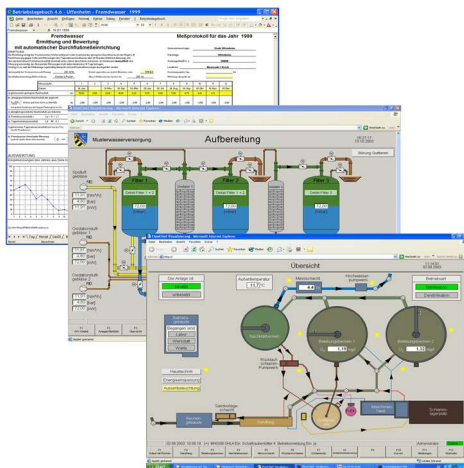

## Visualizations

e.g.: 250 to > 5.000 tags

The program is modular and can be used in "single step" to be expanded.  
Further details and prices on request

[www.flowchief.de](http://www.flowchief.de)